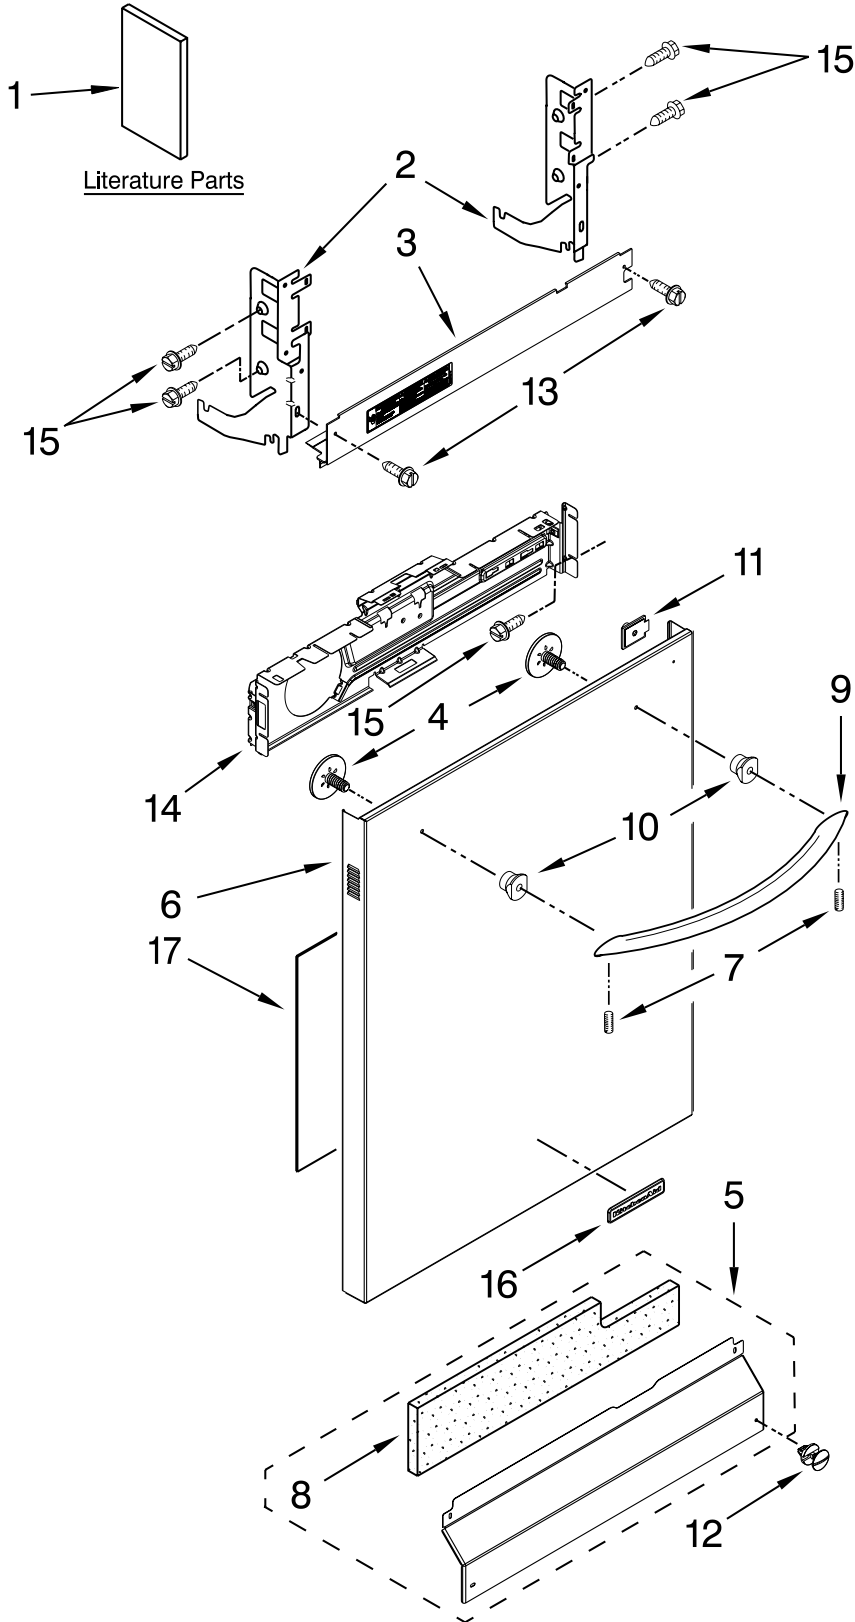

# DOOR AND PANEL PARTS

For Models: KUDE48FXBL0, KUDE48FXWH0, KUDE48FXSS0

UNDERCOUNTER  
DISHWASHER

**KitchenAid®**

(Black)

(White)

(Stainless)

Illus. No.	Part No.	DESCRIPTION
1		Literature Parts
	W10321585	Instructions, Installation
	W10395349	Energy Guide
	W10300929	Guide, Use & Care English/French
	W10300597	Guide, Use & Care Spanish
	W10195613	Tech Sheet/English
	W10195614	Tech Sheet/French
2		Arm, Hinge
	8534854	Left
	8534853	Right
3	W10321449	Vapor Barrier Assembly
4	W10316572	Screw
5		Access Panel
	W10369024	Black
	W10369026	White
6		Panel, Full Front (Includes Items 4, 10, 16 & 17)
	W10195873	Black
	W10195872	White
	W10195870	Stainless
7	W10307614	Screw
8	W10073540	Insulation
9		Access Panel Handle Assembly (Includes Item 7)
	W10195735	Black
	W10195736	White
	W10195738	Stainless
10	W10195726	Stud, Mounting
11	W10319007	Light Pipe
12		Screw
	W10331789	Black
	W10331793	White
13	304392	Screw
14	W10194911	Bracket, Panel Control
15	3400071	Screw
16		Nameplate
	W10243392	Black
	W10243393	White
	W10243391	Stainless
17	W10315897	Insulation, Front Panel